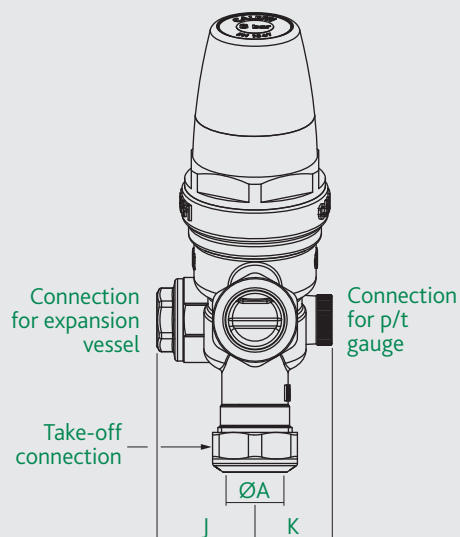

Dimensions

Prod Code	A	B	C	D	E	F
535001 CST	22	15	36	50	52	57.5

Prod Code	G	H	J	K	L	M
535001CST	38.5	44	37	29	116	55

© Patents & Design Altecnic 2020

Altecnic Ltd retains all rights (including patents, designs and copyrights, trademarks and any other intellectual property rights) in relation to all information provided on or via the website, brochures or any other documents, including all texts, graphics and logos, contained on the website, in brochures or in any other documents published in the name of or on behalf of Altecnic Ltd in any form, without prior written consent of Altecnic Ltd.

Altecnic Ltd Mustang Drive, Stafford, Staffordshire ST16 1GW

T: +44 (0)1785 218200 E: sales@altecnic.co.uk

Registered in England No: 2095101

altecnic.co.uk

AL 246 18-08-20

E & O.E

© Altecnic Limited. 2020

ALTECNIC™

altecnic
CALEFFI group