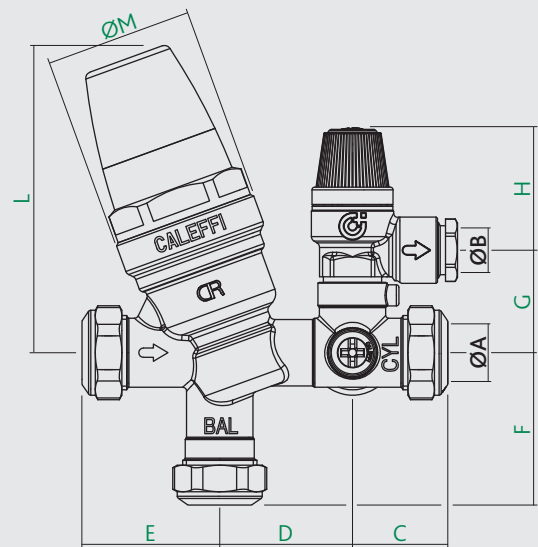

## Inlet Control Group

Water entering the cylinder is no longer stored in large tanks located within the loft space but is fed directly from the cold water mains.

In doing so any pressure fluctuations in mains pressure needs to be controlled.

The Altecnic 535001 CST inlet control groups in a monobloc manifold contain;

- pressure reducing valve to limit the pressure of the cold water supplied to the cylinder.
- safety relief valve which releases pressure in the event of a component failure.
- check valve to prevent backflow to the mains.
- take-off connection
- connection for the pressure/temperature gauge.
- connection for an expansion vessel.

## Dimensions

Prod Code	A	B	C	D	E	F
535001 CST	22	15	36	50	52	57.5

Prod Code	G	H	J	K	L	M
535001CST	38.5	44	37	29	116	55

© Patents & Design Altecnic 2020

Altecnic Ltd retains all rights (including patents, designs and copyrights, trademarks and any other intellectual property rights) in relation to all information provided on or via the website, brochures or any other documents, including all texts, graphics and logos, contained on the website, in brochures or in any other documents published in the name of or on behalf of Altecnic Ltd in any form, without prior written consent of Altecnic Ltd.